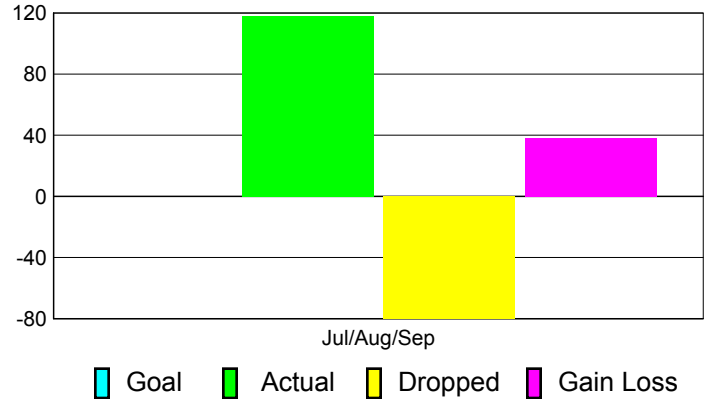

Membership Results 2011-2012

Goal, New, Dropped, Gain/Loss

Comparison of Membership Gain/Loss

Current Year Compared to the Previous Year