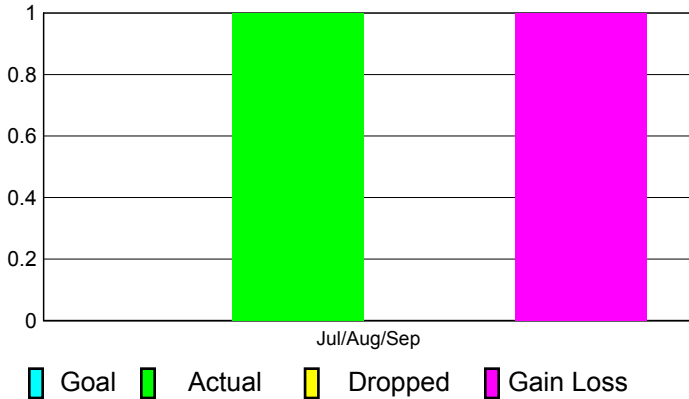

2011-2012 GMT Reports for District (or Undistricted) **District 324A4 INDIA**

GMT: **M NAGARAJAN**

Location: **INDIA**

GMT CA: **6**

CLUBS

Club Results
2011-2012

Clubs
2010-2011

Month	New Club Goal	Actual New Clubs	Actual Dropped Clubs	Gain/Loss of Clubs	Gain/Loss of Clubs
Jul/Aug/Sep		1	0	1	2
Totals		1	0	1	2

Club Results 2011-2012

Goal, New, Dropped, Gain/Loss

Comparison of Club Gain/Loss

Current Year Compared to the Previous Year

YTD Status Quo Clubs 2011-2012

Status Quo Clubs Compared to Status Quo Members

MEMBERSHIP